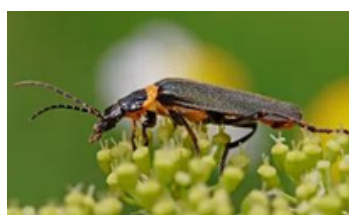

# INVERTEBRATES

you may see at Magdale

Orange Tip M&F Butterfly  
Small White Butterfly  
Alder Leaf Beetle  
Carder Bee  
Large White Butterfly  
Snail  
Soldier Beetle

A weevil  
Rove Beetle  
Meadow Brown Butterfly  
Green Veined White Butterfly  
Speckled Wood Butterfly  
Peacock Butterfly  
Woodlouse

Alder Leaf Beetle

Carder Bee

Small White Butterfly

Peacock Butterfly

Orange Tip M&F Butterfly

Snail

Soldier Beetle

Green Veined White Butterfly

## FRESHWATER INVERTEBRATE

Diving Beetle

Freshwater Shrimp

Baetidae Olives  
Flatworm  
Case from Caddis fly