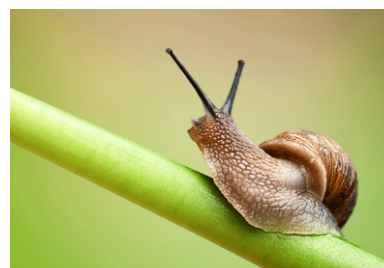

# INVERTEBRATES

you may see at Magdale

Orange Tip M&F Butterfly  
Small White Butterfly  
Alder Leaf Beetle  
Carder Bee  
Large White Butterfly  
Snail  
Soldier Beetle

A weevil  
Rove Beetle  
Meadow Brown Butterfly  
Green Veined White Butterfly  
Speckled Wood Butterfly  
Peacock Butterfly  
Woodlouse

Alder Leaf Beetle

Carder Bee

Small White Butterfly

Peacock Butterfly

Orange Tip M&F Butterfly

Snail

Soldier Beetle

Green Veined White Butterfly

## FRESHWATER INVERTEBRATE

Diving Beetle

Freshwater Shrimp

Baetidae Olives  
Flatworm  
Case from Caddis fly